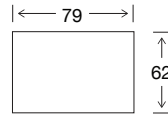

SIDE VIEW

Seat Height	Seat Depth	Back Height	Arm Height	Leg Height	Scatter Size
47	63	70	62	13.5	45 x 45

DIMENSIONS - FRONT VIEW

**3.5 Seater**  
256 x 95 x 80

**3 Seater**  
205 x 95 x 80

**2.5 Seater**  
178 x 95 x 80

**Chair**  
84 x 95 x 80

**Ottoman**  
79 x 62 x 42

DIMENSIONS - TOP VIEW

3.5 Seater

3 Seater

2.5 Seater

Chair

Ottoman