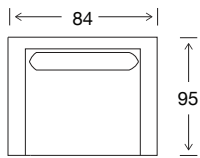

SIDE VIEW

Seat Height	Seat Depth	Back Height	Arm Height	Leg Height	Scatter Size
47	63	70	62	13.5	45 x 45

DIMENSIONS - FRONT VIEW

**3.5 Seater**  
256 x 95 x 80

**3 Seater**  
205 x 95 x 80

**2.5 Seater**  
178 x 95 x 80

**Chair**  
84 x 95 x 80

**Ottoman**  
79 x 62 x 42

DIMENSIONS - TOP VIEW

3.5 Seater

3 Seater

2.5 Seater

Chair

Ottoman