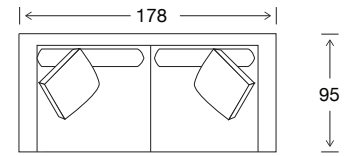

SIDE VIEW

Seat Height	Seat Depth	Back Height	Arm Height	Leg Height	Scatter Size
47	63	70	62	13.5	45 x 45

DIMENSIONS - FRONT VIEW

**3.5 Seater**  
256 x 95 x 80

**3 Seater**  
205 x 95 x 80

**2.5 Seater**  
178 x 95 x 80

**Chair**  
84 x 95 x 80

**Ottoman**  
79 x 62 x 42

DIMENSIONS - TOP VIEW

3.5 Seater

3 Seater

2.5 Seater

Chair

Ottoman