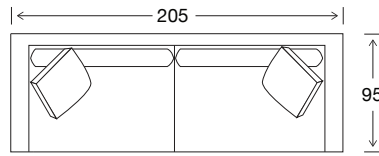

SIDE VIEW

Seat Height	Seat Depth	Back Height	Arm Height	Leg Height	Scatter Size
47	63	70	62	13.5	45 x 45

DIMENSIONS - FRONT VIEW

**3.5 Seater**  
256 x 95 x 80

**3 Seater**  
205 x 95 x 80

**2.5 Seater**  
178 x 95 x 80

**Chair**  
84 x 95 x 80

**Ottoman**  
79 x 62 x 42

DIMENSIONS - TOP VIEW

3.5 Seater

3 Seater

2.5 Seater

Chair

Ottoman