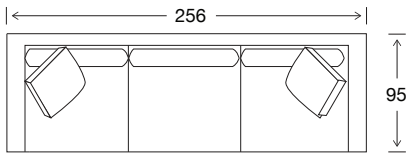

SIDE VIEW

Seat Height	Seat Depth	Back Height	Arm Height	Leg Height	Scatter Size
47	63	70	62	13.5	45 x 45

DIMENSIONS - FRONT VIEW

**3.5 Seater**  
256 x 95 x 80

**3 Seater**  
205 x 95 x 80

**2.5 Seater**  
178 x 95 x 80

**Chair**  
84 x 95 x 80

**Ottoman**  
79 x 62 x 42

DIMENSIONS - TOP VIEW

3.5 Seater

3 Seater

2.5 Seater

Chair

Ottoman