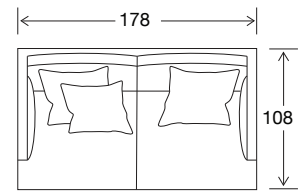

SIDE VIEW

Seat Height	Seat Depth	Back Height	Arm Height	Leg Height	Scatter Size
39	74	72	59	15	60 x 60 50 x 50

DIMENSIONS - FRONT VIEW

3.5 Seater
256 x 108 x 85

3 Seater
208 x 108 x 85

2.5 Seater
178 x 108 x 85

Ottoman Large
104 x 104 x 39

Ottoman Medium
89 x 89 x 39

DIMENSIONS - TOP VIEW

Deep 3.5 Seater

Deep 3 Seater

Deep 2.5 Seater

Deep Ottoman Large

Deep Ottoman Medium

Deep 3.5 Seater 1 arm LHF/RHF

Deep 3 Seater 1 arm LHF/RHF

Deep 2.5 Seater 1 arm LHF/RHF

Deep Large Chaise LHF/RHF

Deep Medium Chaise LHF/RHF

EXAMPLE CONFIGURATIONS

Deep 3.5 Seater 1 Arm LHF
Deep Medium Chaise RHF