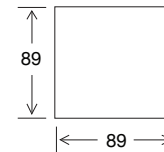

SIDE VIEW

Seat Height	Seat Depth	Back Height	Arm Height	Leg Height	Scatter Size
39	74	72	59	15	60 x 60 50 x 50

DIMENSIONS - FRONT VIEW

3.5 Seater
256 x 108 x 85

3 Seater
208 x 108 x 85

2.5 Seater
178 x 108 x 85

Ottoman Large
104 x 104 x 39

Ottoman Medium
89 x 89 x 39

DIMENSIONS - TOP VIEW

Deep 3.5 Seater

Deep 3 Seater

Deep 2.5 Seater

Deep Ottoman Large

Deep Ottoman Medium

Deep 3.5 Seater 1 arm LHF/RHF

Deep 3 Seater 1 arm LHF/RHF

Deep 2.5 Seater 1 arm LHF/RHF

Deep Large Chaise LHF/RHF

Deep Medium Chaise LHF/RHF

EXAMPLE CONFIGURATIONS

Deep 3.5 Seater 1 Arm LHF
Deep Medium Chaise RHF

Deep 3.5 Seater
Deep Ottoman Medium

Deep 3 Seater 1 Arm LHF
Deep Large Chaise RHF

Deep Medium Chaise LHF
Deep 2.5 Seater 1 Arm RHF
Deep Ottoman Medium

Deep Ottoman Medium
Deep 2.5 Seater 1 Arm LHF
Deep 2.5 Seater 1 Arm RHF