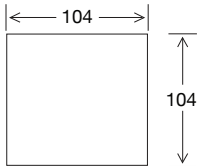

SIDE VIEW

Seat Height	Seat Depth	Back Height	Arm Height	Leg Height	Scatter Size
39	74	72	59	15	60 x 60 50 x 50

DIMENSIONS - FRONT VIEW

3.5 Seater
256 x 108 x 85

3 Seater
208 x 108 x 85

2.5 Seater
178 x 108 x 85

Ottoman Large
104 x 104 x 39

Ottoman Medium
89 x 89 x 39

DIMENSIONS - TOP VIEW

Deep 3.5 Seater

Deep 3 Seater

Deep 2.5 Seater

Deep Ottoman Large

Deep Ottoman Medium

Deep 3.5 Seater 1 arm LHF/RHF

Deep 3 Seater 1 arm LHF/RHF

Deep 2.5 Seater 1 arm LHF/RHF

Deep Large Chaise LHF/RHF

Deep Medium Chaise LHF/RHF

EXAMPLE CONFIGURATIONS

Deep 3.5 Seater 1 Arm LHF
Deep Medium Chaise RHF