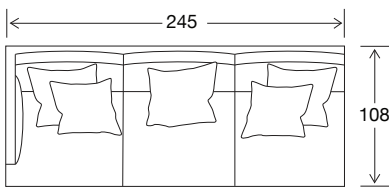

SIDE VIEW

Seat Height	Seat Depth	Back Height	Arm Height	Leg Height	Scatter Size
39	74	72	59	15	60 x 60 50 x 50

DIMENSIONS - FRONT VIEW

3.5 Seater
256 x 108 x 85

3 Seater
208 x 108 x 85

2.5 Seater
178 x 108 x 85

Ottoman Large
104 x 104 x 39

Ottoman Medium
89 x 89 x 39

DIMENSIONS - TOP VIEW

Deep 3.5 Seater

Deep 3 Seater

Deep 2.5 Seater

Deep Ottoman Large

Deep Ottoman Medium

Deep 3.5 Seater 1 arm LHF/RHF

Deep 3 Seater 1 arm LHF/RHF

Deep 2.5 Seater 1 arm LHF/RHF

Deep Large Chaise LHF/RHF

Deep Medium Chaise LHF/RHF

EXAMPLE CONFIGURATIONS

Deep 3.5 Seater 1 Arm LHF
Deep Medium Chaise RHF

Deep 3.5 Seater
Deep Ottoman Medium

Deep 3 Seater 1 Arm LHF
Deep Large Chaise RHF

Deep Medium Chaise LHF
Deep 2.5 Seater 1 Arm RHF
Deep Ottoman Medium

Deep Ottoman Medium
Deep 2.5 Seater 1 Arm LHF
Deep 2.5 Seater 1 Arm RHF