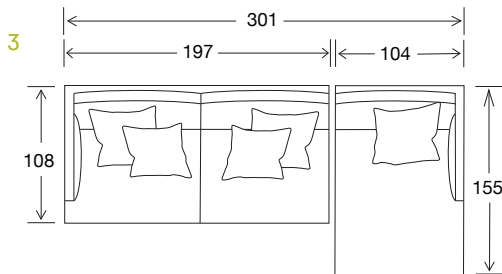

SIDE VIEW

Seat Height	Seat Depth	Back Height	Arm Height	Leg Height	Scatter Size
39	74	72	59	15	60 x 60 50 x 50

DIMENSIONS - FRONT VIEW

3.5 Seater
256 x 108 x 85

3 Seater
208 x 108 x 85

2.5 Seater
178 x 108 x 85

Ottoman Large
104 x 104 x 39

Ottoman Medium
89 x 89 x 39

DIMENSIONS - TOP VIEW

Deep 3.5 Seater

Deep 3 Seater

Deep 2.5 Seater

Deep Ottoman Large

Deep Ottoman Medium

Deep 3.5 Seater 1 arm LHF/RHF

Deep 3 Seater 1 arm LHF/RHF

Deep 2.5 Seater 1 arm LHF/RHF

Deep Large Chaise LHF/RHF

Deep Medium Chaise LHF/RHF

EXAMPLE CONFIGURATIONS

Deep 3.5 Seater 1 Arm LHF
Deep Medium Chaise RHF

Deep 3.5 Seater
Deep Ottoman Medium

Deep 3 Seater 1 Arm LHF
Deep Large Chaise RHF

Deep Medium Chaise LHF
Deep 2.5 Seater 1 Arm RHF
Deep Ottoman Medium

Deep Ottoman Medium
Deep 2.5 Seater 1 Arm LHF
Deep 2.5 Seater 1 Arm RHF