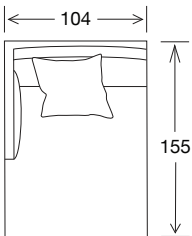

SIDE VIEW

Seat Height	Seat Depth	Back Height	Arm Height	Leg Height	Scatter Size
39	74	72	59	15	60 x 60 50 x 50

DIMENSIONS - FRONT VIEW

3.5 Seater
256 x 108 x 85

3 Seater
208 x 108 x 85

2.5 Seater
178 x 108 x 85

Ottoman Large
104 x 104 x 39

Ottoman Medium
89 x 89 x 39

DIMENSIONS - TOP VIEW

Deep 3.5 Seater

Deep 3 Seater

Deep 2.5 Seater

Deep Ottoman Large

Deep Ottoman Medium

Deep 3.5 Seater 1 arm LHF/RHF

Deep 3 Seater 1 arm LHF/RHF

Deep 2.5 Seater 1 arm LHF/RHF

Deep Large Chaise LHF/RHF

Deep Medium Chaise LHF/RHF

EXAMPLE CONFIGURATIONS

Deep 3.5 Seater 1 Arm LHF
Deep Medium Chaise RHF