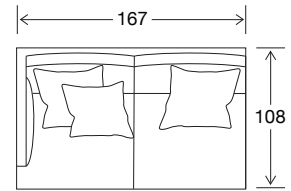

SIDE VIEW

Seat Height	Seat Depth	Back Height	Arm Height	Leg Height	Scatter Size
39	74	72	59	15	60 x 60 50 x 50

DIMENSIONS - FRONT VIEW

3.5 Seater
256 x 108 x 85

3 Seater
208 x 108 x 85

2.5 Seater
178 x 108 x 85

Ottoman Large
104 x 104 x 39

Ottoman Medium
89 x 89 x 39

DIMENSIONS - TOP VIEW

Deep 3.5 Seater

Deep 3 Seater

Deep 2.5 Seater

Deep Ottoman Large

Deep Ottoman Medium

Deep 3.5 Seater 1 arm LHF/RHF

Deep 3 Seater 1 arm LHF/RHF

Deep 2.5 Seater 1 arm LHF/RHF

Deep Large Chaise LHF/RHF

Deep Medium Chaise LHF/RHF

EXAMPLE CONFIGURATIONS

Deep 3.5 Seater 1 Arm LHF
Deep Medium Chaise RHF