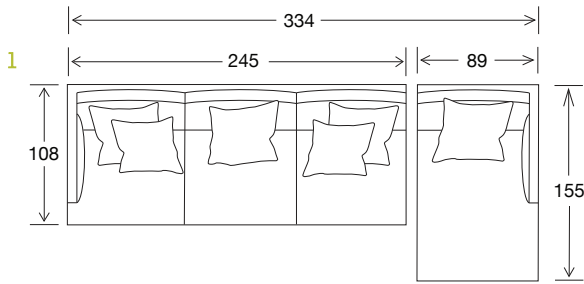

SIDE VIEW

Seat Height	Seat Depth	Back Height	Arm Height	Leg Height	Scatter Size
39	74	72	59	15	60 x 60 50 x 50

DIMENSIONS - FRONT VIEW

3.5 Seater
256 x 108 x 85

3 Seater
208 x 108 x 85

2.5 Seater
178 x 108 x 85

Ottoman Large
104 x 104 x 39

Ottoman Medium
89 x 89 x 39

DIMENSIONS - TOP VIEW

Deep 3.5 Seater

Deep 3 Seater

Deep 2.5 Seater

Deep Ottoman Large

Deep Ottoman Medium

Deep 3.5 Seater 1 arm LHF/RHF

Deep 3 Seater 1 arm LHF/RHF

Deep 2.5 Seater 1 arm LHF/RHF

Deep Large Chaise LHF/RHF

Deep Medium Chaise LHF/RHF

EXAMPLE CONFIGURATIONS

Deep 3.5 Seater 1 Arm LHF
Deep Medium Chaise RHF

Deep 3.5 Seater
Deep Ottoman Medium

Deep 3 Seater 1 Arm LHF
Deep Large Chaise RHF

Deep Medium Chaise LHF
Deep 2.5 Seater 1 Arm RHF
Deep Ottoman Medium

Deep Ottoman Medium
Deep 2.5 Seater 1 Arm LHF
Deep 2.5 Seater 1 Arm RHF