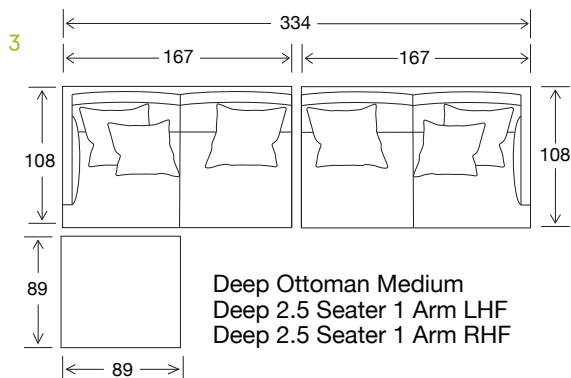

SIDE VIEW

Seat Height	Seat Depth	Back Height	Arm Height	Leg Height	Scatter Size
39	74	72	59	15	60 x 60 50 x 50

DIMENSIONS - FRONT VIEW

3.5 Seater
256 x 108 x 85

3 Seater
208 x 108 x 85

2.5 Seater
178 x 108 x 85

Ottoman Large
104 x 104 x 39

Ottoman Medium
89 x 89 x 39

DIMENSIONS - TOP VIEW

Deep 3.5 Seater

Deep 3 Seater

Deep 2.5 Seater

Deep Ottoman Large

Deep Ottoman Medium

Deep 3.5 Seater 1 arm LHF/RHF

Deep 3 Seater 1 arm LHF/RHF

Deep 2.5 Seater 1 arm LHF/RHF

Deep Large Chaise LHF/RHF

Deep Medium Chaise LHF/RHF

EXAMPLE CONFIGURATIONS

Deep 3.5 Seater 1 Arm LHF
Deep Medium Chaise RHF

Deep 3.5 Seater
Deep Ottoman Medium

Deep 3 Seater 1 Arm LHF
Deep Large Chaise RHF

Deep Medium Chaise LHF
Deep 2.5 Seater 1 Arm RHF
Deep Ottoman Medium

Deep Ottoman Medium
Deep 2.5 Seater 1 Arm LHF
Deep 2.5 Seater 1 Arm RHF