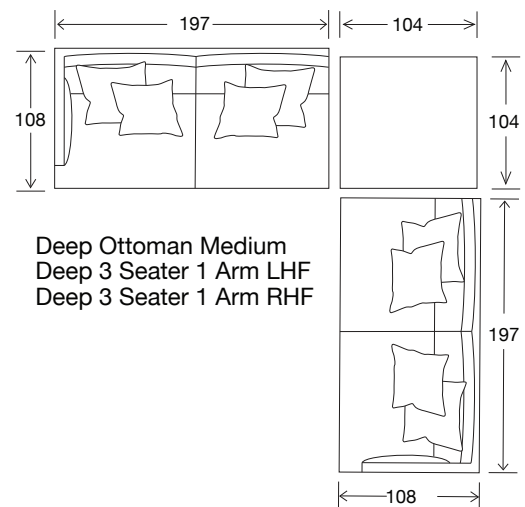

SIDE VIEW

Seat Height	Seat Depth	Back Height	Arm Height	Leg Height	Scatter Size
39	74	72	59	15	60 x 60 50 x 50

DIMENSIONS - FRONT VIEW

3.5 Seater
256 x 108 x 85

3 Seater
208 x 108 x 85

2.5 Seater
178 x 108 x 85

Ottoman Large
104 x 104 x 39

Ottoman Medium
89 x 89 x 39

DIMENSIONS - TOP VIEW

Deep 3.5 Seater

Deep 3 Seater

Deep 2.5 Seater

Deep Ottoman Large

Deep Ottoman Medium

Deep 3.5 Seater 1 arm LHF/RHF

Deep 3 Seater 1 arm LHF/RHF

Deep 2.5 Seater 1 arm LHF/RHF

Deep Large Chaise LHF/RHF

Deep Medium Chaise LHF/RHF

EXAMPLE CONFIGURATIONS

Deep 3.5 Seater 1 Arm LHF
Deep Medium Chaise RHF

Deep 3.5 Seater
Deep Ottoman Medium

Deep 3 Seater 1 Arm LHF
Deep Large Chaise RHF

Deep Medium Chaise LHF
Deep 2.5 Seater 1 Arm RHF
Deep Ottoman Medium

Deep Ottoman Medium
Deep 2.5 Seater 1 Arm LHF
Deep 2.5 Seater 1 Arm RHF