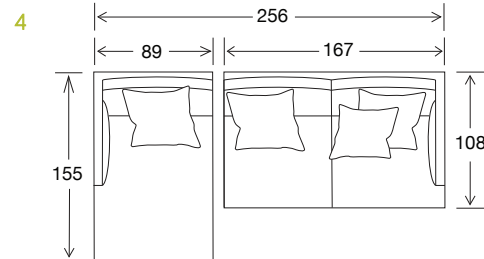

SIDE VIEW

Seat Height	Seat Depth	Back Height	Arm Height	Leg Height	Scatter Size
39	74	72	59	15	60 x 60 50 x 50

DIMENSIONS - FRONT VIEW

3.5 Seater
256 x 108 x 85

3 Seater
208 x 108 x 85

2.5 Seater
178 x 108 x 85

Ottoman Large
104 x 104 x 39

Ottoman Medium
89 x 89 x 39

DIMENSIONS - TOP VIEW

Deep 3.5 Seater

Deep 3 Seater

Deep 2.5 Seater

Deep Ottoman Large

Deep Ottoman Medium

Deep 3.5 Seater 1 arm LHF/RHF

Deep 3 Seater 1 arm LHF/RHF

Deep 2.5 Seater 1 arm LHF/RHF

Deep Large Chaise LHF/RHF

Deep Medium Chaise LHF/RHF

EXAMPLE CONFIGURATIONS

Deep 3.5 Seater 1 Arm LHF
Deep Medium Chaise RHF

Deep 3.5 Seater
Deep Ottoman Medium

Deep 3 Seater 1 Arm LHF
Deep Large Chaise RHF

Deep Medium Chaise LHF
Deep 2.5 Seater 1 Arm RHF
Deep Ottoman Medium

Deep Ottoman Medium
Deep 2.5 Seater 1 Arm LHF
Deep 2.5 Seater 1 Arm RHF