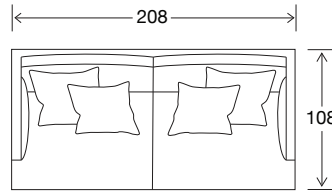

SIDE VIEW

Seat Height	Seat Depth	Back Height	Arm Height	Leg Height	Scatter Size
39	74	72	59	15	60 x 60 50 x 50

DIMENSIONS - FRONT VIEW

3.5 Seater
256 x 108 x 85

3 Seater
208 x 108 x 85

2.5 Seater
178 x 108 x 85

Ottoman Large
104 x 104 x 39

Ottoman Medium
89 x 89 x 39

DIMENSIONS - TOP VIEW

Deep 3.5 Seater

Deep 3 Seater

Deep 2.5 Seater

Deep Ottoman Large

Deep Ottoman Medium

Deep 3.5 Seater 1 arm LHF/RHF

Deep 3 Seater 1 arm LHF/RHF

Deep 2.5 Seater 1 arm LHF/RHF

Deep Large Chaise LHF/RHF

Deep Medium Chaise LHF/RHF

EXAMPLE CONFIGURATIONS

Deep 3.5 Seater 1 Arm LHF
Deep Medium Chaise RHF