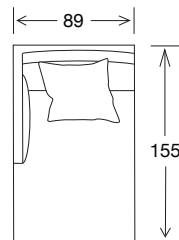

SIDE VIEW

Seat Height	Seat Depth	Back Height	Arm Height	Leg Height	Scatter Size
39	74	72	59	15	60 x 60 50 x 50

DIMENSIONS - FRONT VIEW

3.5 Seater
256 x 108 x 85

3 Seater
208 x 108 x 85

2.5 Seater
178 x 108 x 85

Ottoman Large
104 x 104 x 39

Ottoman Medium
89 x 89 x 39

DIMENSIONS - TOP VIEW

Deep 3.5 Seater

Deep 3 Seater

Deep 2.5 Seater

Deep Ottoman Large

Deep Ottoman Medium

Deep 3.5 Seater 1 arm LHF/RHF

Deep 3 Seater 1 arm LHF/RHF

Deep 2.5 Seater 1 arm LHF/RHF

Deep Large Chaise LHF/RHF

Deep Medium Chaise LHF/RHF

EXAMPLE CONFIGURATIONS

Deep 3.5 Seater 1 Arm LHF
Deep Medium Chaise RHF

Deep 3.5 Seater
Deep Ottoman Medium

Deep 3 Seater 1 Arm LHF
Deep Large Chaise RHF

Deep Medium Chaise LHF
Deep 2.5 Seater 1 Arm RHF
Deep Ottoman Medium

Deep Ottoman Medium
Deep 2.5 Seater 1 Arm LHF
Deep 2.5 Seater 1 Arm RHF