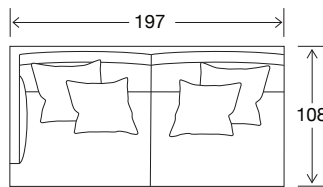

SIDE VIEW

Seat Height	Seat Depth	Back Height	Arm Height	Leg Height	Scatter Size
39	74	72	59	15	60 x 60 50 x 50

DIMENSIONS - FRONT VIEW

3.5 Seater
256 x 108 x 85

3 Seater
208 x 108 x 85

2.5 Seater
178 x 108 x 85

Ottoman Large
104 x 104 x 39

Ottoman Medium
89 x 89 x 39

DIMENSIONS - TOP VIEW

Deep 3.5 Seater

Deep 3 Seater

Deep 2.5 Seater

Deep Ottoman Large

Deep Ottoman Medium

Deep 3.5 Seater 1 arm LHF/RHF

Deep 3 Seater 1 arm LHF/RHF

Deep 2.5 Seater 1 arm LHF/RHF

Deep Large Chaise LHF/RHF

Deep Medium Chaise LHF/RHF

EXAMPLE CONFIGURATIONS

Deep 3.5 Seater 1 Arm LHF
Deep Medium Chaise RHF

Deep 3.5 Seater
Deep Ottoman Medium

Deep 3 Seater 1 Arm LHF
Deep Large Chaise RHF

Deep Medium Chaise LHF
Deep 2.5 Seater 1 Arm RHF
Deep Ottoman Medium

Deep Ottoman Medium
Deep 2.5 Seater 1 Arm LHF
Deep 2.5 Seater 1 Arm RHF