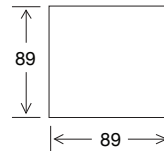

SIDE VIEW

Seat Height	Seat Depth	Back Height	Arm Height	Leg Height	Scatter Size
39	74	72	59	15	60 x 60 50 x 50

DIMENSIONS - FRONT VIEW

3.5 Seater
256 x 108 x 85

3 Seater
208 x 108 x 85

2.5 Seater
178 x 108 x 85

Ottoman Large
104 x 104 x 39

Ottoman Medium
89 x 89 x 39

DIMENSIONS - TOP VIEW

Deep 3.5 Seater

Deep 3 Seater

Deep 2.5 Seater

Deep Ottoman Large

Deep Ottoman Medium

Deep 3.5 Seater 1 arm LHF/RHF

Deep 3 Seater 1 arm LHF/RHF

Deep 2.5 Seater 1 arm LHF/RHF

Deep Large Chaise LHF/RHF

Deep Medium Chaise LHF/RHF

EXAMPLE CONFIGURATIONS

Deep 3.5 Seater 1 Arm LHF
Deep Medium Chaise RHF

Deep 3.5 Seater
Deep Ottoman Medium

Deep 3 Seater 1 Arm LHF
Deep Large Chaise RHF

Deep Medium Chaise LHF
Deep 2.5 Seater 1 Arm RHF
Deep Ottoman Medium

Deep Ottoman Medium
Deep 2.5 Seater 1 Arm LHF
Deep 2.5 Seater 1 Arm RHF