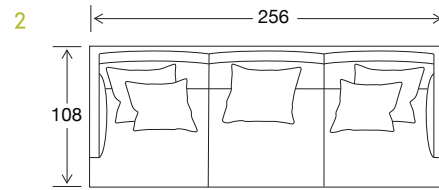

SIDE VIEW

Seat Height	Seat Depth	Back Height	Arm Height	Leg Height	Scatter Size
39	74	72	59	15	60 x 60 50 x 50

DIMENSIONS - FRONT VIEW

3.5 Seater
256 x 108 x 85

3 Seater
208 x 108 x 85

2.5 Seater
178 x 108 x 85

Ottoman Large
104 x 104 x 39

Ottoman Medium
89 x 89 x 39

DIMENSIONS - TOP VIEW

Deep 3.5 Seater

Deep 3 Seater

Deep 2.5 Seater

Deep Ottoman Large

Deep Ottoman Medium

Deep 3.5 Seater 1 arm LHF/RHF

Deep 3 Seater 1 arm LHF/RHF

Deep 2.5 Seater 1 arm LHF/RHF

Deep Large Chaise LHF/RHF

Deep Medium Chaise LHF/RHF

EXAMPLE CONFIGURATIONS

Deep 3.5 Seater 1 Arm LHF
Deep Medium Chaise RHF

Deep 3.5 Seater
Deep Ottoman Medium

Deep 3 Seater 1 Arm LHF
Deep Large Chaise RHF

Deep Medium Chaise LHF
Deep 2.5 Seater 1 Arm RHF
Deep Ottoman Medium

Deep Ottoman Medium
Deep 2.5 Seater 1 Arm LHF
Deep 2.5 Seater 1 Arm RHF