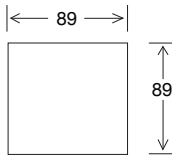

SIDE VIEW

Seat Height	Seat Depth	Back Height	Arm Height	Leg Height	Scatter Size
39	74	72	59	15	60 x 60 50 x 50

DIMENSIONS - FRONT VIEW

3.5 Seater
256 x 108 x 85

3 Seater
208 x 108 x 85

2.5 Seater
178 x 108 x 85

Ottoman Large
104 x 104 x 39

Ottoman Medium
89 x 89 x 39

DIMENSIONS - TOP VIEW

Deep 3.5 Seater

Deep 3 Seater

Deep 2.5 Seater

Deep Ottoman Large

Deep Ottoman Medium

Deep 3.5 Seater 1 arm LHF/RHF

Deep 3 Seater 1 arm LHF/RHF

Deep 2.5 Seater 1 arm LHF/RHF

Deep Large Chaise LHF/RHF

Deep Medium Chaise LHF/RHF

EXAMPLE CONFIGURATIONS

Deep 3.5 Seater 1 Arm LHF
Deep Medium Chaise RHF