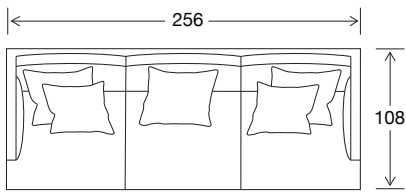

SIDE VIEW

Seat Height	Seat Depth	Back Height	Arm Height	Leg Height	Scatter Size
39	74	72	59	15	60 x 60 50 x 50

DIMENSIONS - FRONT VIEW

3.5 Seater
256 x 108 x 85

3 Seater
208 x 108 x 85

2.5 Seater
178 x 108 x 85

Ottoman Large
104 x 104 x 39

Ottoman Medium
89 x 89 x 39

DIMENSIONS - TOP VIEW

Deep 3.5 Seater

Deep 3 Seater

Deep 2.5 Seater

Deep Ottoman Large

Deep Ottoman Medium

Deep 3.5 Seater 1 arm LHF/RHF

Deep 3 Seater 1 arm LHF/RHF

Deep 2.5 Seater 1 arm LHF/RHF

Deep Large Chaise LHF/RHF

Deep Medium Chaise LHF/RHF

EXAMPLE CONFIGURATIONS

Deep 3.5 Seater 1 Arm LHF
Deep Medium Chaise RHF